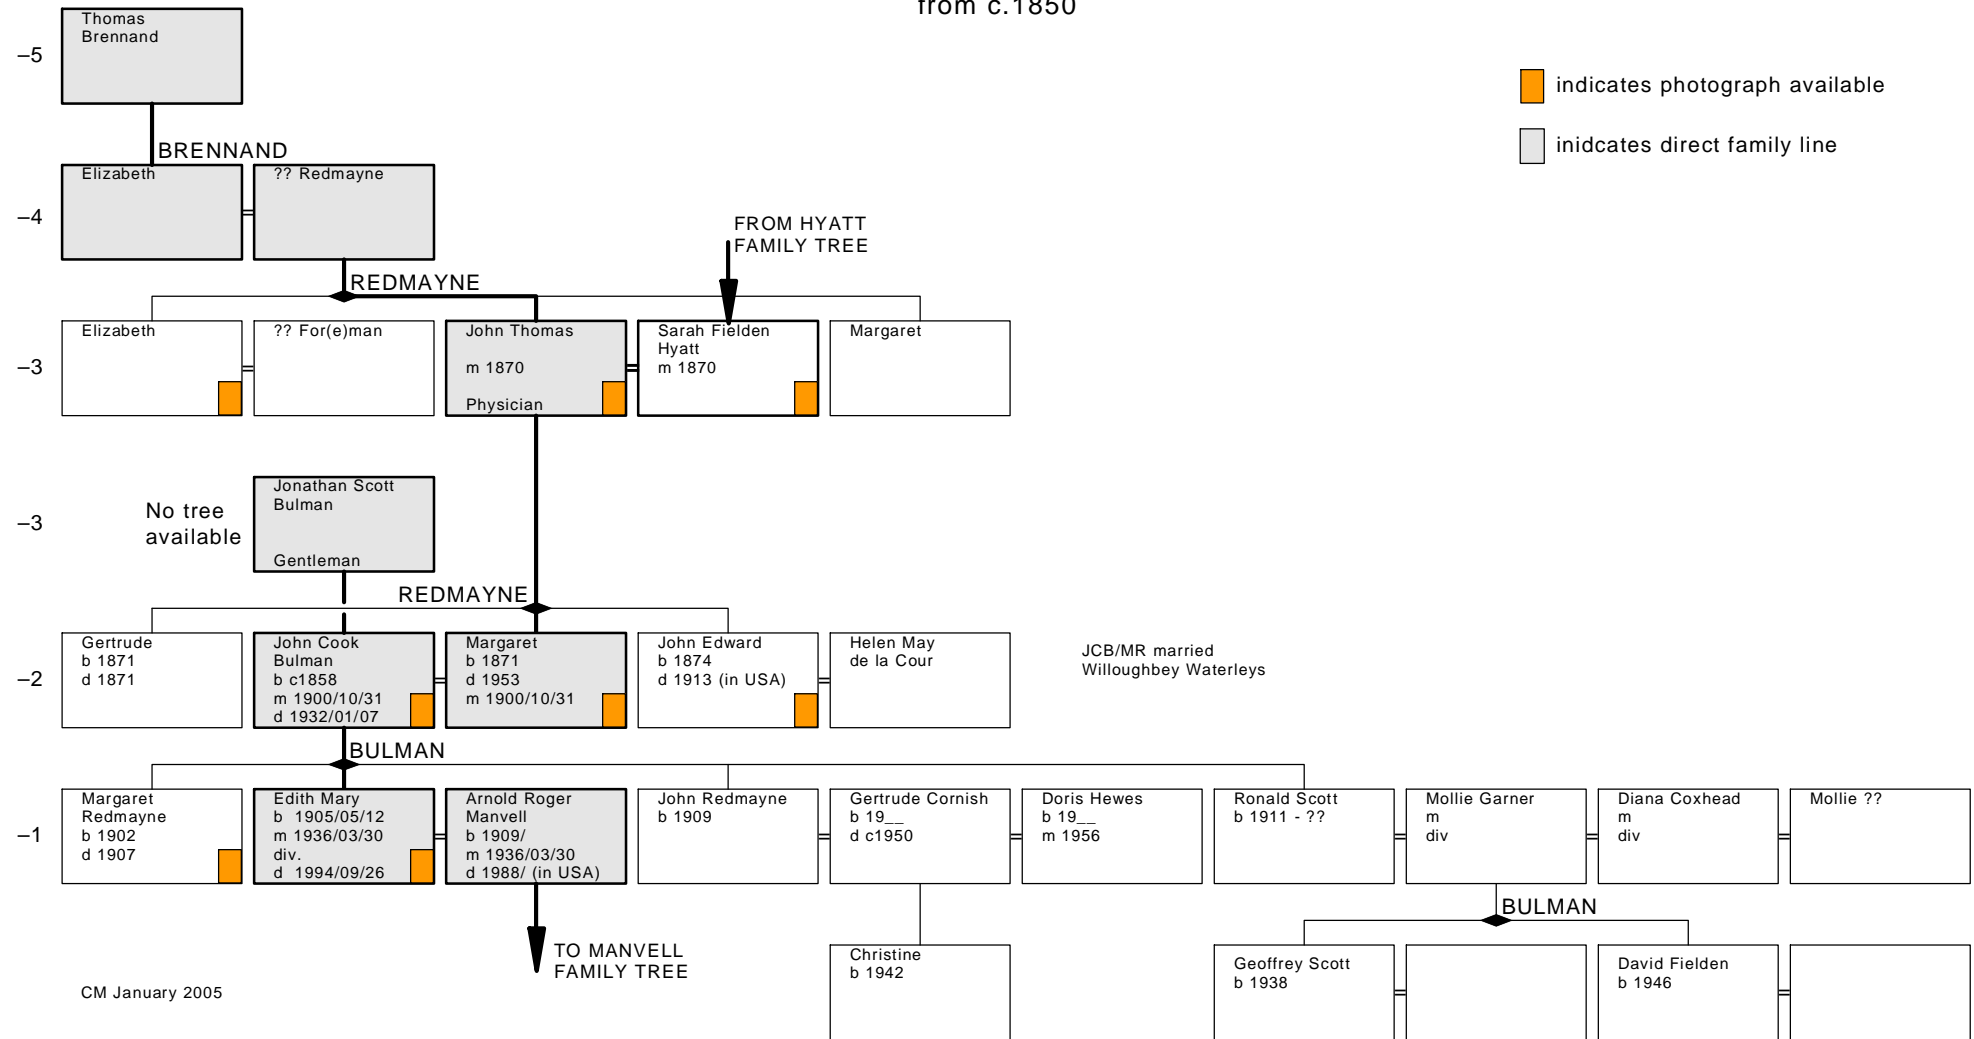

Generations

REDMAYNE/BULMAN FAMILY TREE

from c.1850

CM January 2005